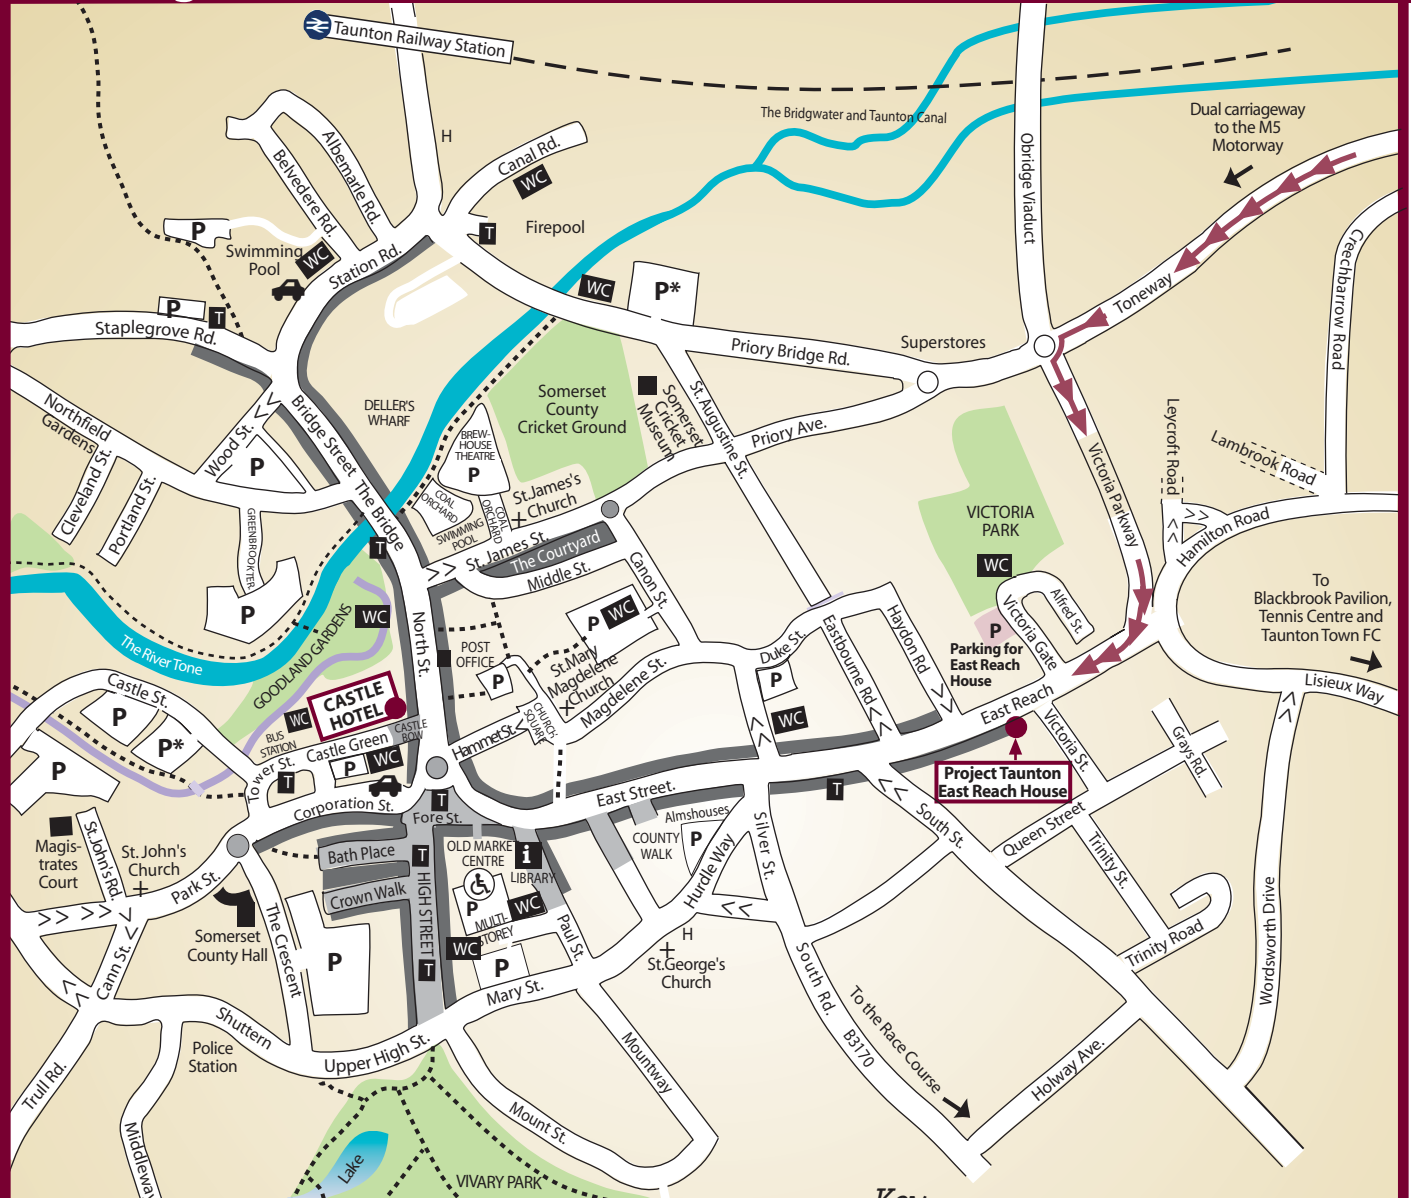

Project Taunton: how to find us

Taunton - from the Motorway

Key

- i** Information
- P** Car Parking
- P*** Commercial Vehicles
- WC** Toilets
- Taxi** Taxi
- T** Telephone
- H** Hotel
- ♿** Shopmobility Scheme
- Main Roads
- <<** One Way Traffic
- Main Shopping Street
- Pedestrian Street
- River
- Footpath

© Crown Copyright.
All rights reserved
(100019499) (2006)

SCALE: approx. quarter of a mile for main map.
8604
FEB 2007

Looking for somewhere to stay?

Project Taunton has negotiated special rates for visitors staying at The Castle Hotel. Located in Taunton's town centre, a short distance from our office, the award winning Castle Hotel offers first class hospitality and the choice of a Michelin starred restaurant or Brazz, the newly refurbished lively brasserie.