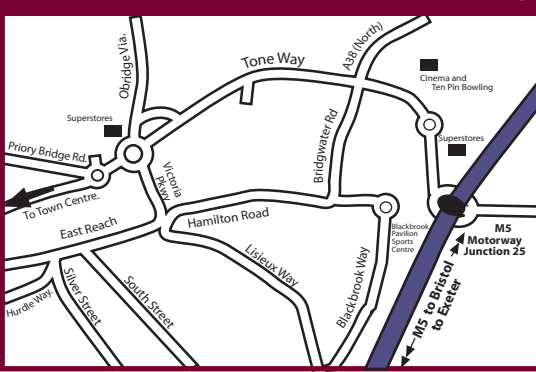

Project Taunton: how to find us

Taunton - from the Motorway

Key

- i** Information
- P** Car Parking
- P*** Commercial Vehicles
- WC** Toilets
- Taxi** Taxi
- T** Telephone
- H** Hotel
- ♿** Shopmobility Scheme
- Main Roads
- <<** One Way Traffic
- Main Shopping Street
- Pedestrian Street
- River
- Footpath

© Crown Copyright.
All rights reserved
(100019499) (2006)

SCALE: approx. quarter of a mile for main map.
8604
FEB 2007

Looking for somewhere to stay?

Project Taunton has negotiated special rates for visitors staying at The Castle Hotel. Located in Taunton's town centre, a short distance from our office, the award winning Castle Hotel offers first class hospitality and the choice of a Michelin starred restaurant or Brazz, the newly refurbished lively brasserie.