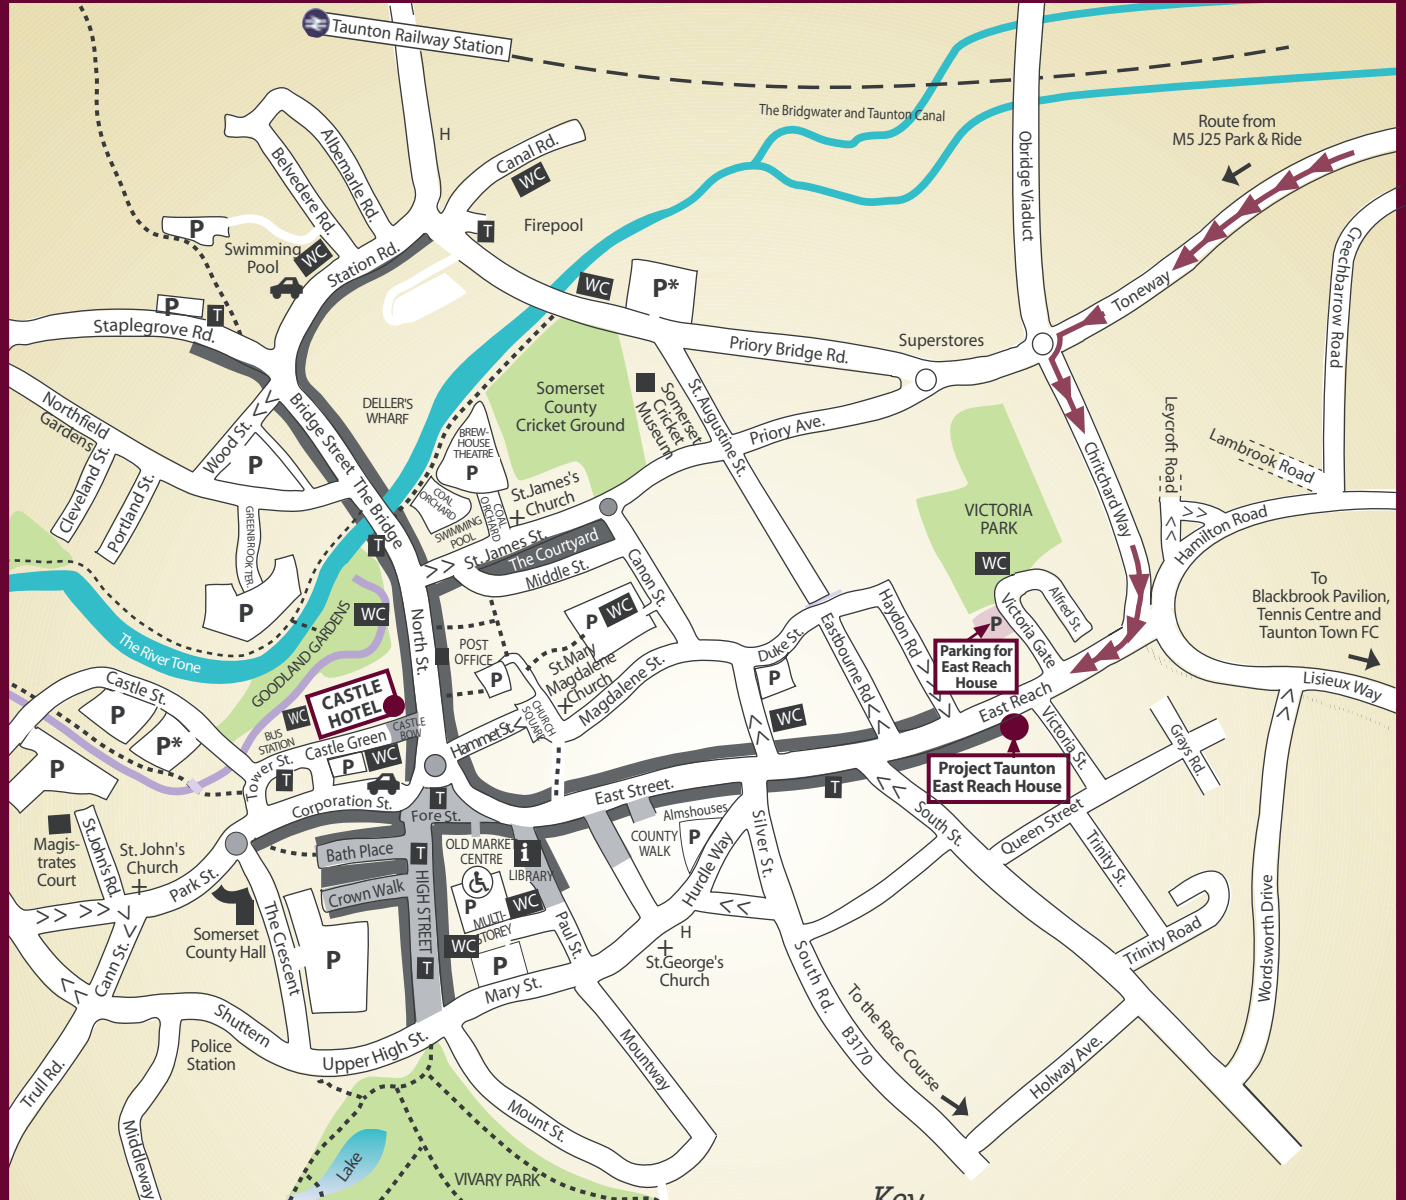

Project Taunton: how to find us

Taunton - from the Motorway

Key

- i** Information
- P** Car Parking
- P*** Commercial Vehicles
- WC** Toilets
- T** Telephone
- H** Hotel
- ♿** Shopmobility Scheme
- Main Roads
- One Way Traffic
- Main Shopping Street
- Pedestrian Street
- River
- Footpath

© Crown Copyright.
All rights reserved
(100019499) (2009)

SCALE: approx. quarter of a mile for main map.

10655
Jan 2010

Looking for somewhere to stay?

Project Taunton has negotiated special rates for visitors staying at The Castle Hotel. Located in the town centre, a short distance from our office, Castle Hotel offers first class hospitality, an award winning restaurant and BRAZZ, a lively bar, brasserie and cafe.