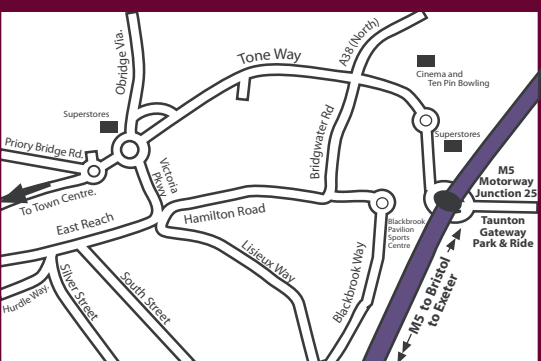

Project Taunton: how to find us

Taunton - from the Motorway

Key

- i** Information
- P** Car Parking
- P*** Commercial Vehicles
- WC** Toilets
- T** Telephone
- H** Hotel
- ♿** Shopmobility Scheme
- Main Roads
- One Way Traffic
- Main Shopping Street
- Pedestrian Street
- River
- Footpath

© Crown Copyright.
All rights reserved
(100019499) (2009)

SCALE: approx. quarter of a mile for main map.

10655
Jan 2010

Looking for somewhere to stay?

Project Taunton has negotiated special rates for visitors staying at The Castle Hotel. Located in the town centre, a short distance from our office, Castle Hotel offers first class hospitality, an award winning restaurant and BRAZZ, a lively bar, brasserie and cafe.